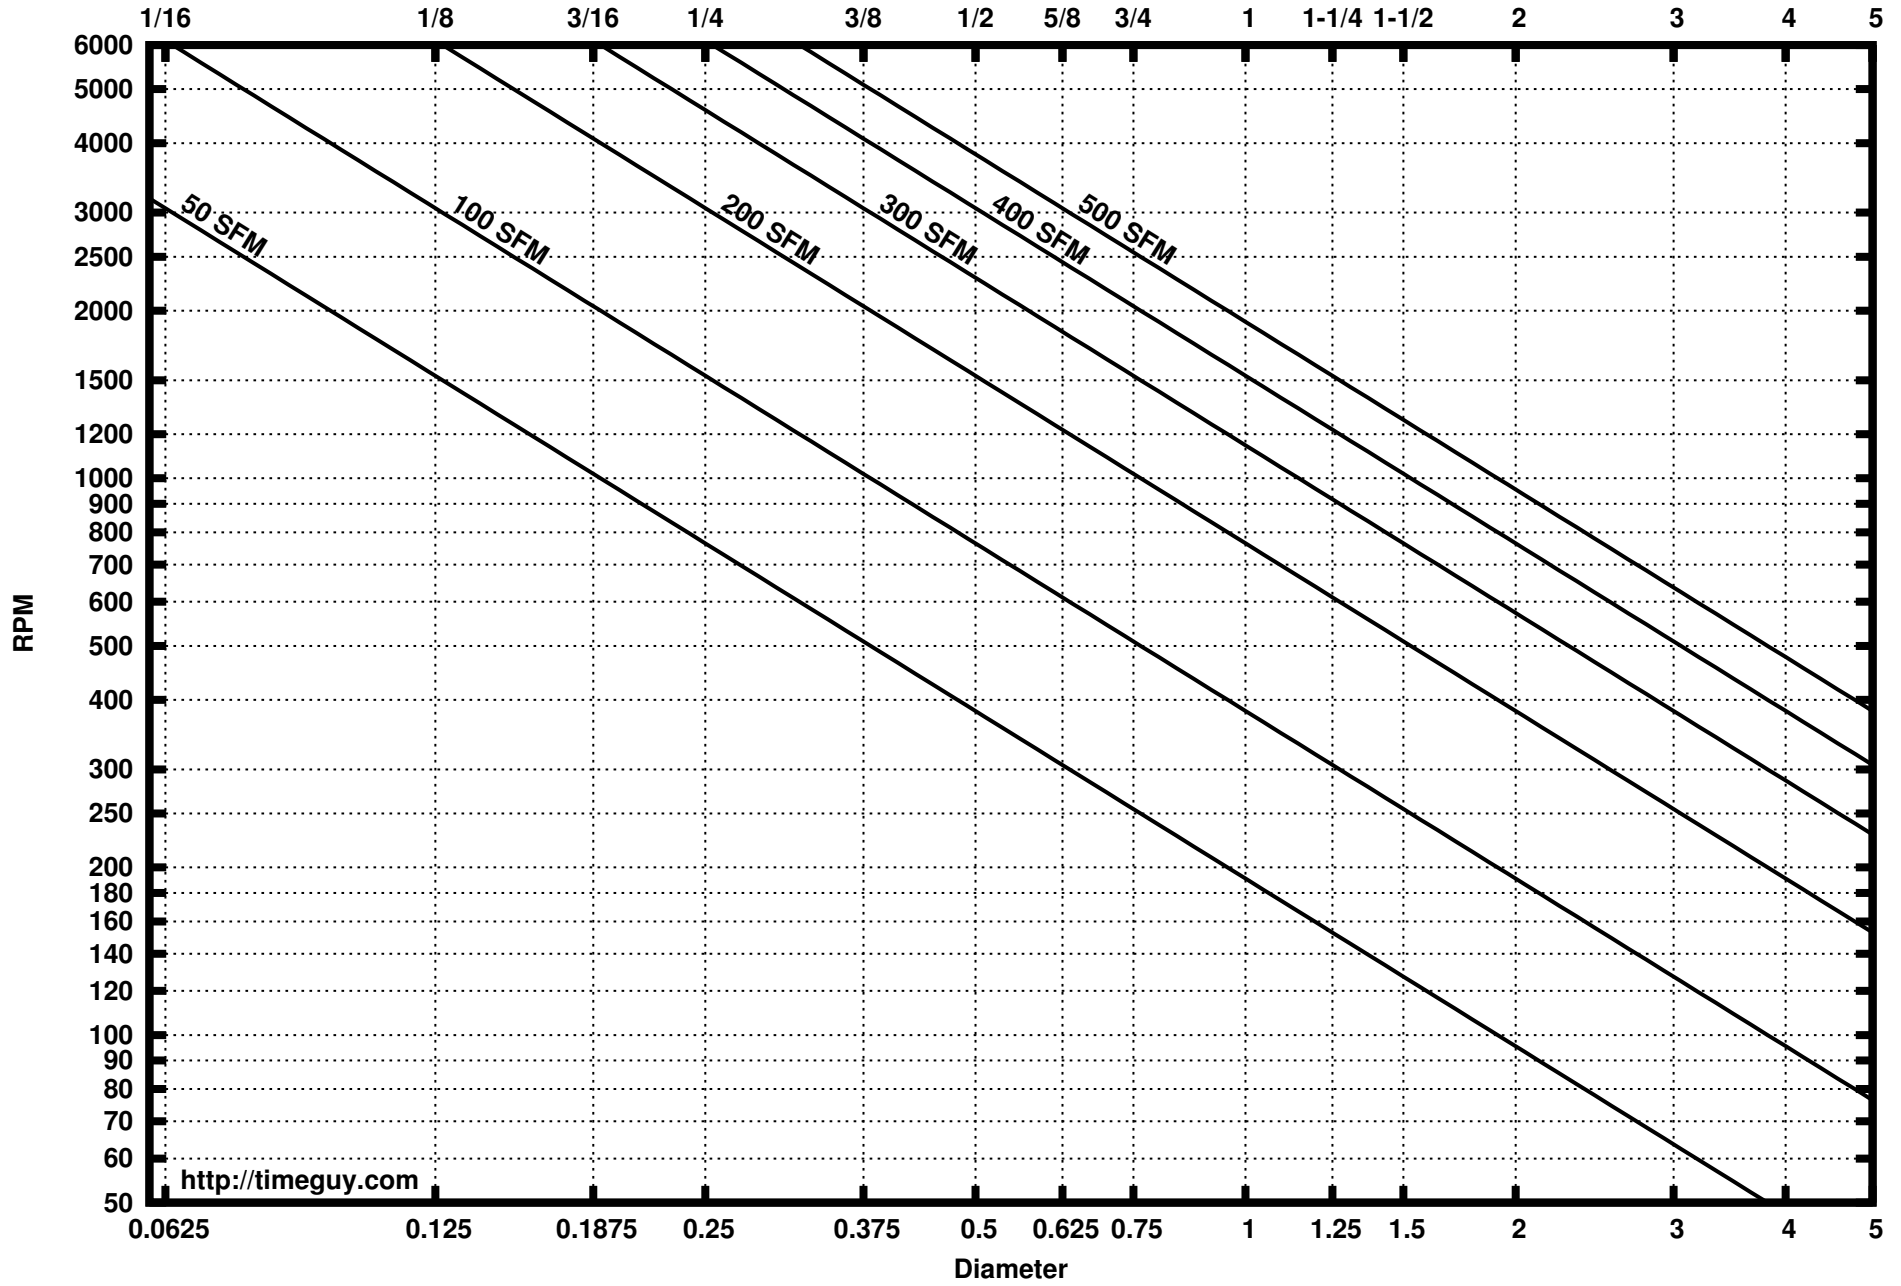

Surface speed calculator

<http://timeguy.com>